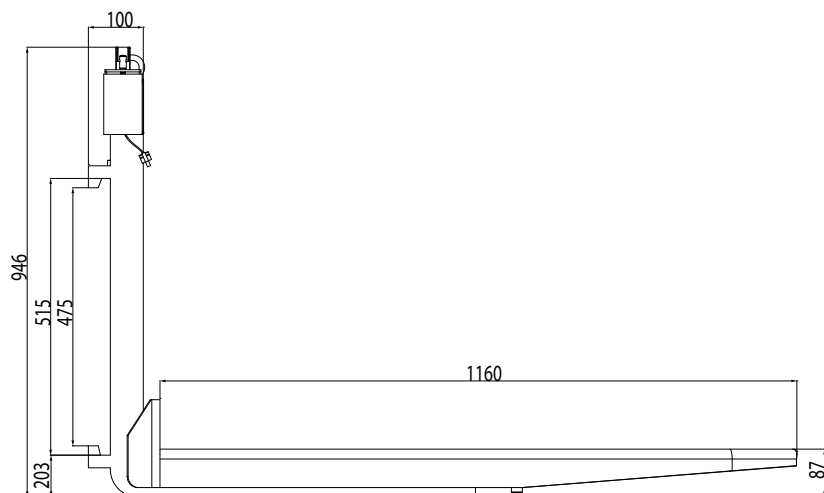

# LTFxx25 FEM II A

FEM IIA LEFT FORK

FEM IIA RIGHT FORK

dimensions in mm  
tolerance +/- 10 mm

# LTFxx25 FEM II B

FEM IIB LEFT FORK

FEM IIB RIGHT FORK

dimensions in mm  
tolerance +/- 10 mm

# LTFxx50 FEM IIIA

FEM IIIA LEFT FORK

FEM IIIA RIGHT FORK

dimensions in mm  
tolerance +/- 10 mm

# LTFxx50 FEM IIIB

FEM IIIB LEFT FORK

FEM IIIB RIGHT FORK

dimensions in mm  
tolerance +/- 10 mm