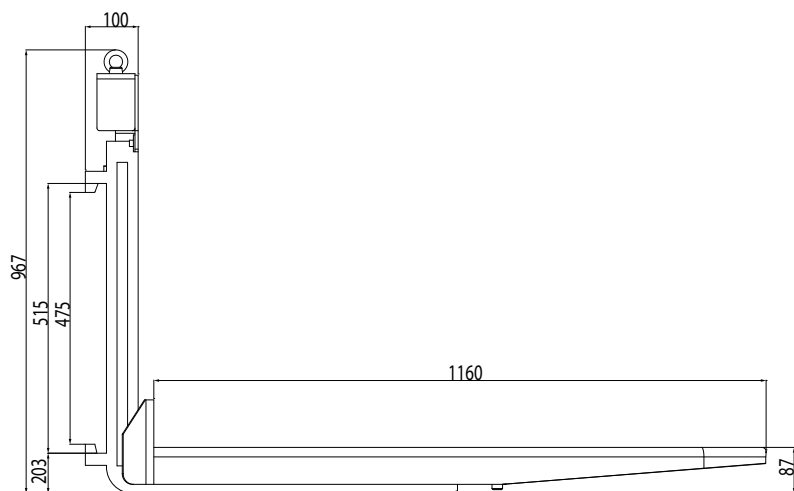

# LTFxx25 FEM II A

FEM IIA LEFT FORK

FEM IIA RIGHT FORK

dimensions in mm  
tolerance +/- 10 mm

# LTFxx25 FEM II B

FEM IIB LEFT FORK

FEM IIB RIGHT FORK

dimensions in mm  
tolerance +/- 10 mm

# LTFxx50 FEM IIIA

FEM IIIA LEFT FORK

FEM IIIA RIGHT FORK

dimensions in mm  
tolerance +/- 10 mm

# LTFxx50 FEM IIIB

FEM IIIB LEFT FORK

FEM IIIB RIGHT FORK

dimensions in mm  
tolerance +/- 10 mm