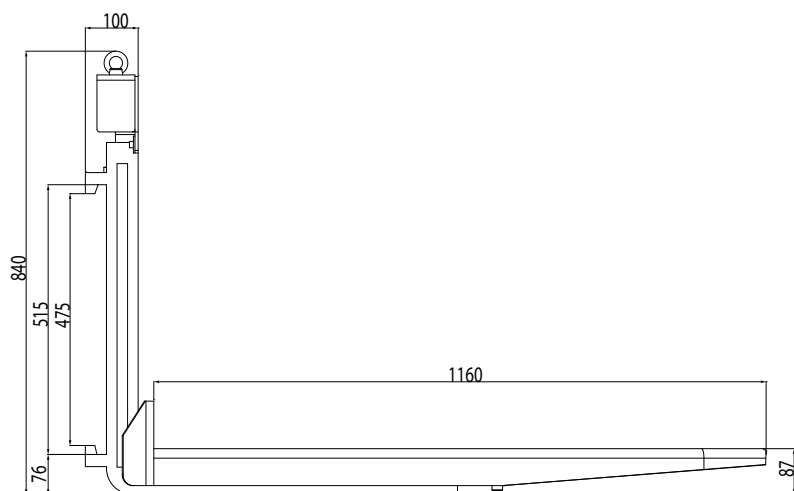

# LTFxx25 FEM II A

FEM IIA LEFT FORK

FEM IIA RIGHT FORK

dimensions in mm  
tolerance +/- 10 mm

# LTFxx25 FEM II B

FEM IIB LEFT FORK

FEM IIB RIGHT FORK

dimensions in mm  
tolerance +/- 10 mm

# LTFxx50 FEM IIIA

FEM IIIA LEFT FORK

FEM IIIA RIGHT FORK

dimensions in mm  
tolerance +/- 10 mm

# LTFxx50 FEM IIIB

FEM IIIB LEFT FORK

FEM IIIB RIGHT FORK

dimensions in mm  
tolerance +/- 10 mm