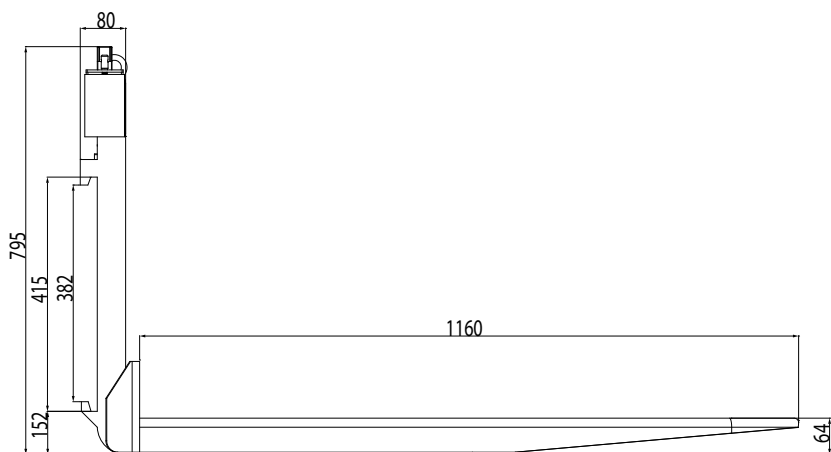

# LTFxx25 FEM II A

FEM IIA LEFT FORK

FEM IIA RIGHT FORK

dimensions in mm  
tolerance +/- 10 mm

# LTFxx25 FEM II B

FEM IIB LEFT FORK

FEM IIB RIGHT FORK

dimensions in mm  
tolerance +/- 10 mm

# LTFxx50 FEM IIIA

FEM IIIA LEFT FORK

FEM IIIA RIGHT FORK

dimensions in mm  
tolerance +/- 10 mm

# LTFxx50 FEM IIIB

FEM IIIB LEFT FORK

FEM IIIB RIGHT FORK

dimensions in mm  
tolerance +/- 10 mm