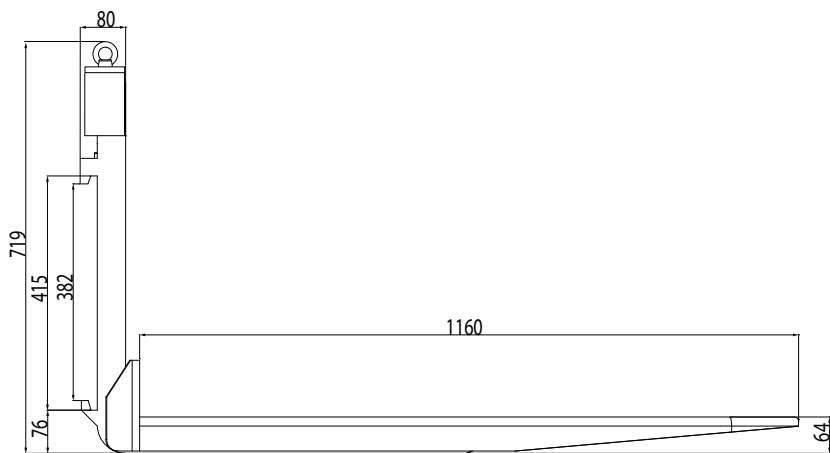

# LTFxx25 FEM II A

FEM IIA LEFT FORK

FEM IIA RIGHT FORK

dimensions in mm  
tolerance +/- 10 mm

# LTFxx25 FEM II B

FEM IIB LEFT FORK

FEM IIB RIGHT FORK

dimensions in mm  
tolerance +/- 10 mm

# LTFxx50 FEM IIIA

FEM IIIA LEFT FORK

FEM IIIA RIGHT FORK

dimensions in mm  
tolerance +/- 10 mm

# LTFxx50 FEM IIIB

FEM IIIB LEFT FORK

FEM IIIB RIGHT FORK

dimensions in mm  
tolerance +/- 10 mm