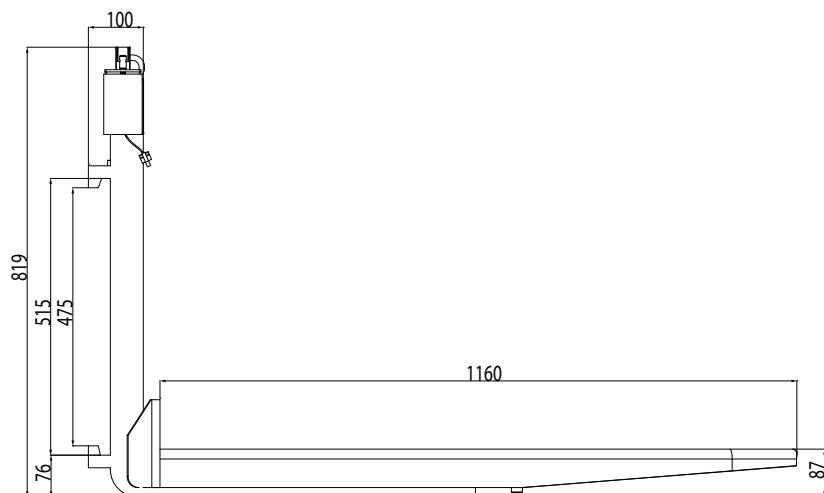

# LTFxx25 FEM II A

FEM IIA LEFT FORK

FEM IIA RIGHT FORK

dimensions in mm  
tolerance +/- 10 mm

# LTFxx25 FEM II B

FEM IIB LEFT FORK

FEM IIB RIGHT FORK

dimensions in mm  
tolerance +/- 10 mm

# LTFxx50 FEM IIIA

FEM IIIA LEFT FORK

FEM IIIA RIGHT FORK

dimensions in mm  
tolerance +/- 10 mm

# LTFxx50 FEM IIIB

FEM IIIB LEFT FORK

FEM IIIB RIGHT FORK

dimensions in mm  
tolerance +/- 10 mm