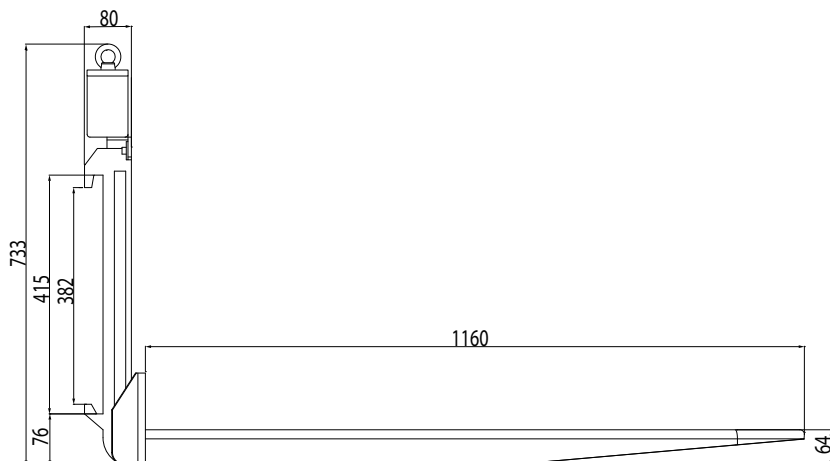

# LTFxx25 FEM II A

FEM IIA LEFT FORK

FEM IIA RIGHT FORK

dimensions in mm  
tolerance +/- 10 mm

# LTFxx25 FEM II B

FEM IIB LEFT FORK

FEM IIB RIGHT FORK

dimensions in mm  
tolerance +/- 10 mm

# LTFxx50 FEM IIIA

FEM IIIA LEFT FORK

FEM IIIA RIGHT FORK

dimensions in mm  
tolerance +/- 10 mm

# LTFxx50 FEM IIIB

FEM IIIB LEFT FORK

FEM IIIB RIGHT FORK

dimensions in mm  
tolerance +/- 10 mm