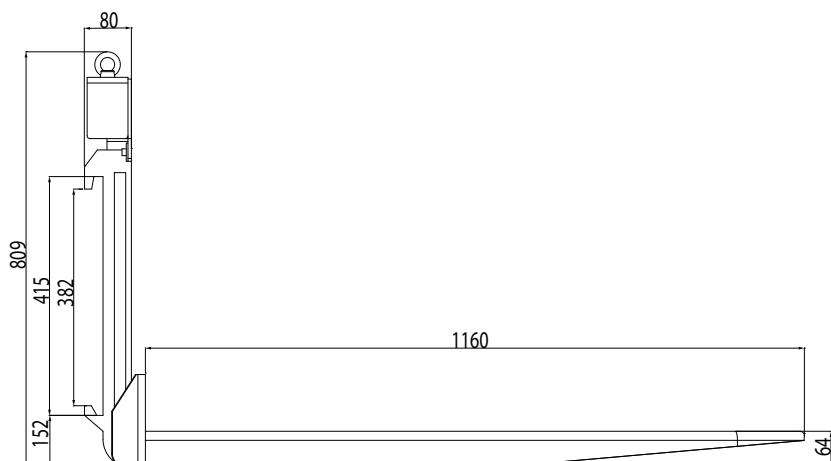

# LTFxx25 FEM II A

FEM IIA LEFT FORK

FEM IIA RIGHT FORK

dimensions in mm  
tolerance +/- 10 mm

# LTFxx25 FEM II B

FEM IIB LEFT FORK

FEM IIB RIGHT FORK

dimensions in mm  
tolerance +/- 10 mm

# LTFxx50 FEM IIIA

FEM IIIA LEFT FORK

FEM IIIA RIGHT FORK

dimensions in mm  
tolerance +/- 10 mm

# LTFxx50 FEM IIIB

FEM IIIB LEFT FORK

FEM IIIB RIGHT FORK

dimensions in mm  
tolerance +/- 10 mm